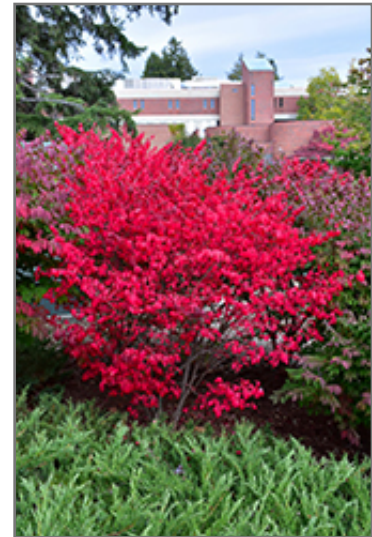

Compact Winged Burning Bush

Euonymus alatus 'Compactus'

Height: 7 feet

Spread: 7 feet

Sunlight: ○ ● ●

Hardiness Zone: 4a

Other Names: Winged Euonymus, Burningbush

Description:

A spectacular and compact garden shrub which turns a luminous florescent pink color in fall, very showy; a shapely mounded growth habit and interesting corky wings on the branches; a very popular and adaptable landscape plant

Ornamental Features

Compact Winged Burning Bush has rich green deciduous foliage on a plant with a round habit of growth. The pointy leaves turn an outstanding cherry red in the fall. It produces red capsules from early to late fall. The warty brown bark and harvest gold branches add an interesting dimension to the landscape.

Landscape Attributes

Compact Winged Burning Bush is a dense multi-stemmed deciduous shrub with a more or less rounded form. Its average texture blends into the landscape, but can be balanced by one or two finer or coarser trees or shrubs for an effective composition.

This is a relatively low maintenance shrub, and can be pruned at anytime. It has no significant negative characteristics.

Compact Winged Burning Bush is recommended for the following landscape applications;

*Compact Winged Burning Bush in fall
Photo courtesy of NetPS Plant Finder*