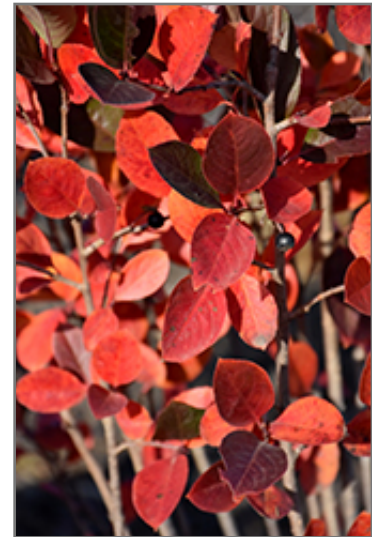

Viking Chokeberry*
Aronia x prunifolia 'Viking'

Height: 5 feet

Spread: 7 feet

Sunlight: ○

Hardiness Zone: 3a

Description:

A compact shrub with glossy dark green leaves, showy white flowers in spring, large black berries, and good red fall color; suckers; a great choice for massing or grouping

Ornamental Features

Viking Chokeberry features showy panicles of white flowers with brick red anthers at the ends of the branches in mid spring. It features an abundance of magnificent black berries from late summer to late winter. It has forest green deciduous foliage. The glossy oval leaves turn an outstanding red in the fall.

Landscape Attributes

Viking Chokeberry is a multi-stemmed deciduous shrub with a more or less rounded form. Its average texture blends into the landscape, but can be balanced by one or two finer or coarser trees or shrubs for an effective composition.

This shrub will require occasional maintenance and upkeep, and is best pruned in late winter once the threat of extreme cold has passed.

Gardeners should be aware of the following characteristic(s) that may warrant special consideration;

- Suckering

Viking Chokeberry is recommended for the following landscape applications;

- Mass Planting
- General Garden Use
- Naturalizing And Woodland Gardens

Viking Chokeberry in fall
Photo courtesy of NetPS Plant Finder