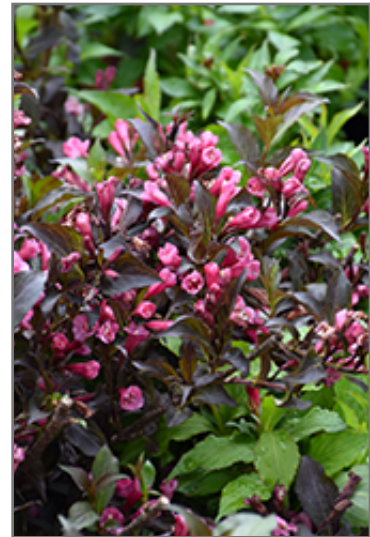

Shining Sensation™ Weigela*

Weigela florida 'Bokrashine'

Height: 5 feet

Spread: 5 feet

Sunlight: ○

Hardiness Zone: 4b

Description:

This is a magnificent cultivar that forms a stately mounded shrub with rich burgundy-purple glossy foliage all season long, contrasting pink trumpet-shaped flowers attract hummingbirds in spring; very, very showy, ideal for the mixed garden border

Ornamental Features

Shining Sensation Weigela features showy clusters of pink trumpet-shaped flowers with buttery yellow anthers along the branches in late spring. It has attractive burgundy deciduous foliage which emerges coppery-bronze in spring. The glossy pointy leaves are highly ornamental but do not develop any appreciable fall color.

Landscape Attributes

Shining Sensation Weigela is a dense multi-stemmed deciduous shrub with a mounded form. Its relatively fine texture sets it apart from other landscape plants with less refined foliage.

This shrub will require occasional maintenance and upkeep, and should only be pruned after flowering to avoid removing any of the current season's flowers. It is a good choice for attracting hummingbirds to your yard. It has no significant negative characteristics.

Shining Sensation Weigela is recommended for the following landscape applications;

*Shining Sensation Weigela flowers
Photo courtesy of NetPS Plant Finder*