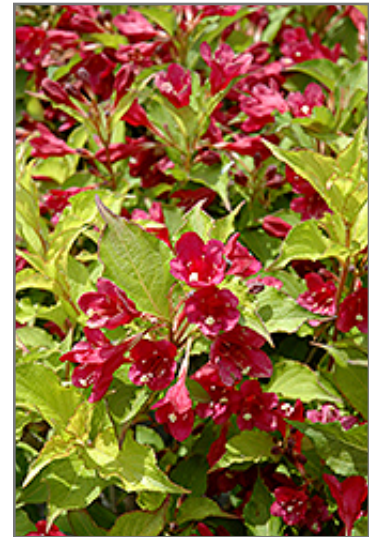

Ghost® Weigela*
Weigela florida 'Carlton'

Height: 4 feet

Spread: 4 feet

Sunlight: ○

Hardiness Zone: 4a

Description:

This is one interesting weigela; forms a mounded shrub with foliage that starts out green then turns an iridescent butter yellow, finishing almost greenish-white in fall; long blooming ruby red trumpet-shaped flowers attract hummingbirds

Ornamental Features

Ghost Weigela features showy clusters of ruby-red trumpet-shaped flowers with creamy white anthers along the branches from late spring to mid fall. It has attractive buttery yellow deciduous foliage which emerges light green in spring. The pointy leaves are highly ornamental and turn an outstanding white in the fall. The smooth gray bark and brick red branches add an interesting dimension to the landscape.

Landscape Attributes

Ghost Weigela is a dense multi-stemmed deciduous shrub with a mounded form. Its relatively fine texture sets it apart from other landscape plants with less refined foliage.

This shrub will require occasional maintenance and upkeep, and should only be pruned after flowering to avoid removing any of the current season's flowers. It is a good choice for attracting hummingbirds to your yard. It has no significant negative characteristics.

Ghost Weigela is recommended for the following landscape applications;

Ghost Weigela flowers
Photo courtesy of NetPS Plant Finder