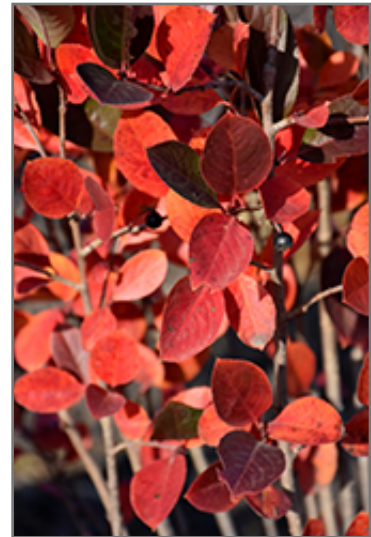

Viking Chokeberry*
Aronia x prunifolia 'Viking'

Height: 5 feet

Spread: 7 feet

Sunlight: ○

Hardiness Zone: 3a

Description:

A compact shrub with glossy dark green leaves, showy white flowers in spring, large black berries, and good red fall color; suckers; a great choice for massing or grouping

Ornamental Features

Viking Chokeberry features showy panicles of white flowers with brick red anthers at the ends of the branches in mid spring. It features an abundance of magnificent black berries from late summer to late winter. It has forest green deciduous foliage. The glossy oval leaves turn an outstanding red in the fall.

Landscape Attributes

Viking Chokeberry is a multi-stemmed deciduous shrub with a more or less rounded form. Its average texture blends into the landscape, but can be balanced by one or two finer or coarser trees or shrubs for an effective composition.

This shrub will require occasional maintenance and upkeep, and is best pruned in late winter once the threat of extreme cold has passed.

Gardeners should be aware of the following characteristic(s) that may warrant special consideration;

- Suckering

Viking Chokeberry is recommended for the following landscape applications;

- Mass Planting
- General Garden Use
- Naturalizing And Woodland Gardens

Viking Chokeberry in fall
Photo courtesy of NetPS Plant Finder