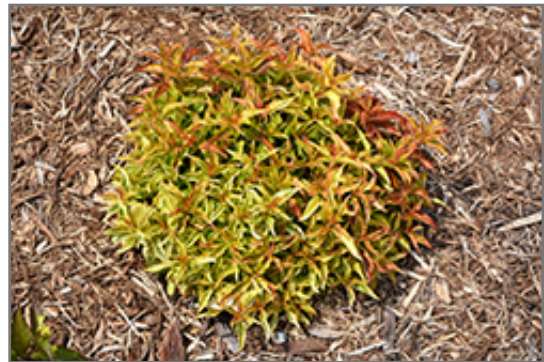

My Monet Sunset Weigela
Photo courtesy of NetPS Plant Finder