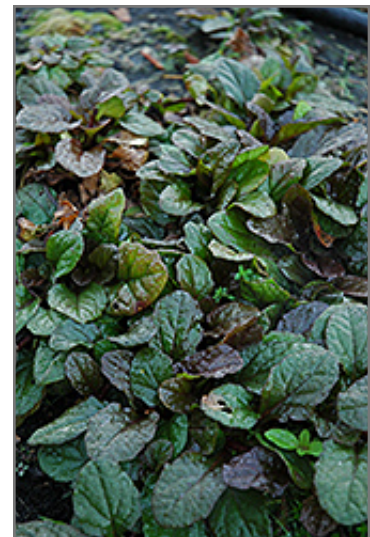

Bronze Beauty Bugleweed flowers
Photo courtesy of NetPS Plant Finder

Bronze Beauty Bugleweed foliage
Photo courtesy of NetPS Plant Finder