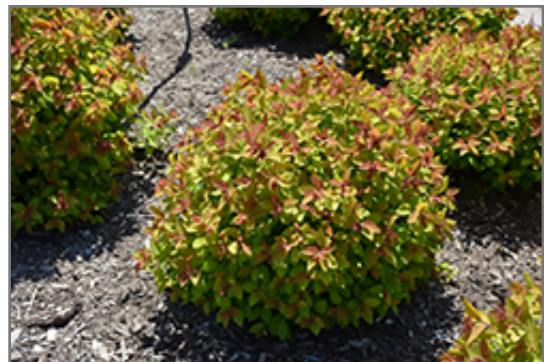

*Double Play Big Bang Spirea
Photo courtesy of NetPS Plant Finder*