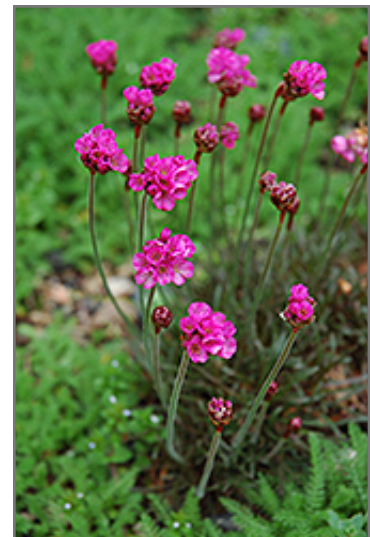

*Dusseldorf Pride Sea Thrift flowers
Photo courtesy of NetPS Plant Finder*